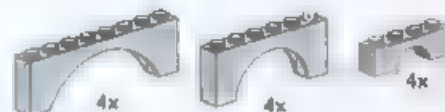

□ #3507 Clear
□ #3447 Transparent

CC. X-Large Gray
Baseplate 15" x 15" \$9.99

DD. #629 3 Building
Plates 2-1/2" x 5" \$4.99

DD. Large Green
Baseplate 10" x 10" \$4.99

EE. Large Blue
Baseplate 10" x 10" \$4.99